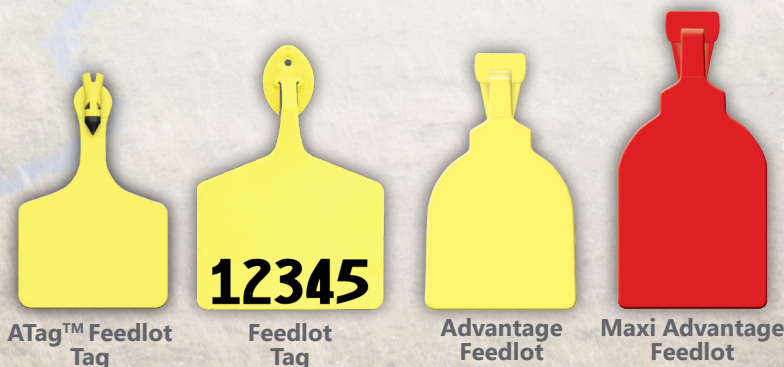

It all starts with a tag.

Two-Piece Cattle Tags

One-Piece Cattle Tags

Swine Tags

Multi-Species Tags

Feedlot Tags

Which tag is right for you?

			Yellow	White	Orange	Green	Blue	Red	Pink	Classic Purple	Black	Purple	Magenta
	Global Super Maxi Female	Size: 4 5/8" High X 3" Wide	●	○	●	●	●	●	●		●		
	Global Maxi Female	Size: 4" High X 3" Wide	●	○	●	●	●	●	●	●	●	●	
	Global Large Female	Size: 3" High X 2 1/4" Wide	●	○	●	●	●	●	●	●	●	●	
	Global Large Male	Size: 2 3/4" High X 2 1/4" Wide	●	○	●	●	●	●	●				
	Tamperproof Maxi Female Ultra Cap™	Size: 4" High X 3" Wide	●	○	●	●	●	●	●	●			
	Tamperproof Large Female Ultra Cap™	Size: 3" High X 2 1/4" Wide	●	○	●	●	●	●	●	●			
	A Tag™ One-Piece Tag	Cow Size: 4 1/2" High X 3" Wide Calf Size: 3.875" High X 2 1/2" Wide	●	○	●	●	●	●	●	●	●	●	
	Piglet Tag	Size: 1 1/4" High X 1 1/4" Wide	●	○	●	●	●	●	●			●	●
	Integra™ Hog Male	Size: 4" High X 3" Wide	●	○	●	●	●	●	●			●	●
	Global Hog Male	Size: 3" High X 2 1/4" Wide	●	○	●	●	●	●	●			●	●
	Official USDA Swine Premises Tags	Size: 1 5/8" High X 2 1/4" Wide	●	○	●		●	●	●				●
	Global Medium Female	Size: 2" High X 1 5/8" Wide	●	○	●	●	●	●	●				
	Global Medium Male	Size: 3" High X 2 1/4" Wide	●	○	●	●	●	●	●				
	Sheep Mini	Size: 1 1/2" High X 1 1/2" Wide	●	○	●	●	●	●	●				
	Global Small Female	Size: 1 3/16" Diameter	●	○	●	●	●	●	●			●	●
	Global Small Male	Size: 3" High X 2 1/4" Wide	●	○	●	●	●	●	●	●	●	●	●
	Tamperproof Small Female tags	Size: 1 1/2" High X 1 1/2" Wide	●	○	●	●	●	●	●			●	●
	A Tag™ Feedlot Tag	Size: 4 1/2" High X 3" Wide	●	○	●	●	●	●	●	●	●	●	●
	Feedlot Tag	Size: 4 1/4" High X 3" Wide	●	○	●	●	●	●	●	●	●	●	●
	Advantage Feedlot	Size: 4 3/4" High X 2 3/4" Wide	●	○	●	●	●	●	●	●	●	●	●
	Maxi Advantage Feedlot	Size: 1 1/2" High X 1 1/2" Wide	●	○	●	●	●	●	●	●	●	●	●

*Custom ID layouts are not available in all colors shown