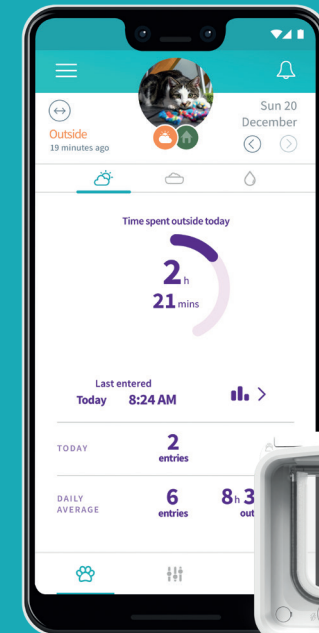

Microchip access - Opens only for a registered pet and stops pets from stealing each other's food

Feeding updates - Check when your pet was last fed and how much food is left in their bowl

Accurate portioning - Set your pet's serving size in the app and weigh out accurate portions every time

Cat-friendly design - Developed with leading veterinary behaviorists to encourage drinking

Insights - See how often, when, and how much your cat drinks in the Sure Petcare App

Microchip recognition - Enables monitoring of individual pets in multi-pet homes

SureFlap® Microchip Cat Door Connect

Great for cats

Peace of mind - Receive notifications when your pet enters or leaves the house

Lock and unlock - Remotely control the cat door anytime, anywhere using the Sure Petcare App