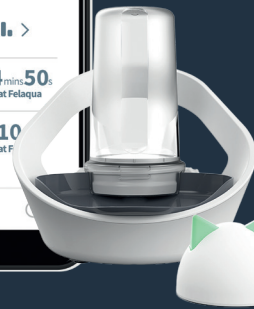

NEW! Felaqua® Connect

Perfect for cats of all sizes

Cat-friendly design - Developed with leading veterinary behaviorists to encourage drinking

Insights - See how often, when, and how much your cat drinks in the Sure Petcare App

Microchip recognition - Enables monitoring of individual pets in multi-pet homes

Fits perfectly into your home - Hassle and cable-free design. Dishwasher-safe bowl and reservoir for easy cleaning

Sure Petcare Hub required for Felaqua Connect, Microchip Pet Feeder Connect and Microchip Cat Door Connect - connect up to 10 products with 1 Hub. $73, sold separately.