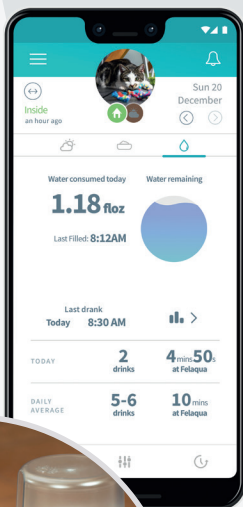

STAY CONNECTED TO YOUR PETS WITH SURE PETCARE

Whether you're heading back to the office, on vacation, or at home - monitor your pets anytime, anywhere with the Sure Petcare line of connected products.

Felaqua® Connect
Monitor drinking habits via your pet's microchip
Use for multiple cats
Cat-friendly design

SureFeed® Microchip Pet Feeder Connect
Track when, how often and how much your cat eats
Prevent food stealing
Measure accurate portions

SureFlap® Microchip Cat Door Connect
Track when your pet enters/exits the home
Prevent intruder animals from entering
Set curfew times and lock remotely

MICROCHIP ACTIVATED AND APP CONNECTED

Connects to the Sure Petcare App via Hub which plugs into your home router

Connect up to 10 products with one Hub

ASK YOUR VETERINARIAN FOR MORE INFORMATION