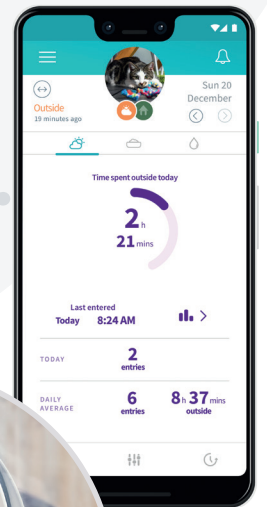

STAY CONNECTED TO YOUR PETS WITH SURE PETCARE

Whether you're heading back to the office, on vacation, or at home - monitor your pets anytime, anywhere with the Sure Petcare line of connected products.

Felaqua® Connect
Monitor drinking habits via your pet's microchip
Use for multiple cats
Cat-friendly design

SureFeed® Microchip Pet Feeder Connect
Track when, how often and how much your cat eats
Prevent food stealing
Measure accurate portions

SureFlap® Microchip Cat Door Connect
Track when your pet enters/exits the home
Prevent intruder animals from entering
Set curfew times and lock remotely

MICROCHIP ACTIVATED AND APP CONNECTED

Connects to the Sure Petcare App via Hub which plugs into your home router

Connect up to 10 products with one Hub

ASK YOUR VETERINARIAN FOR MORE INFORMATION